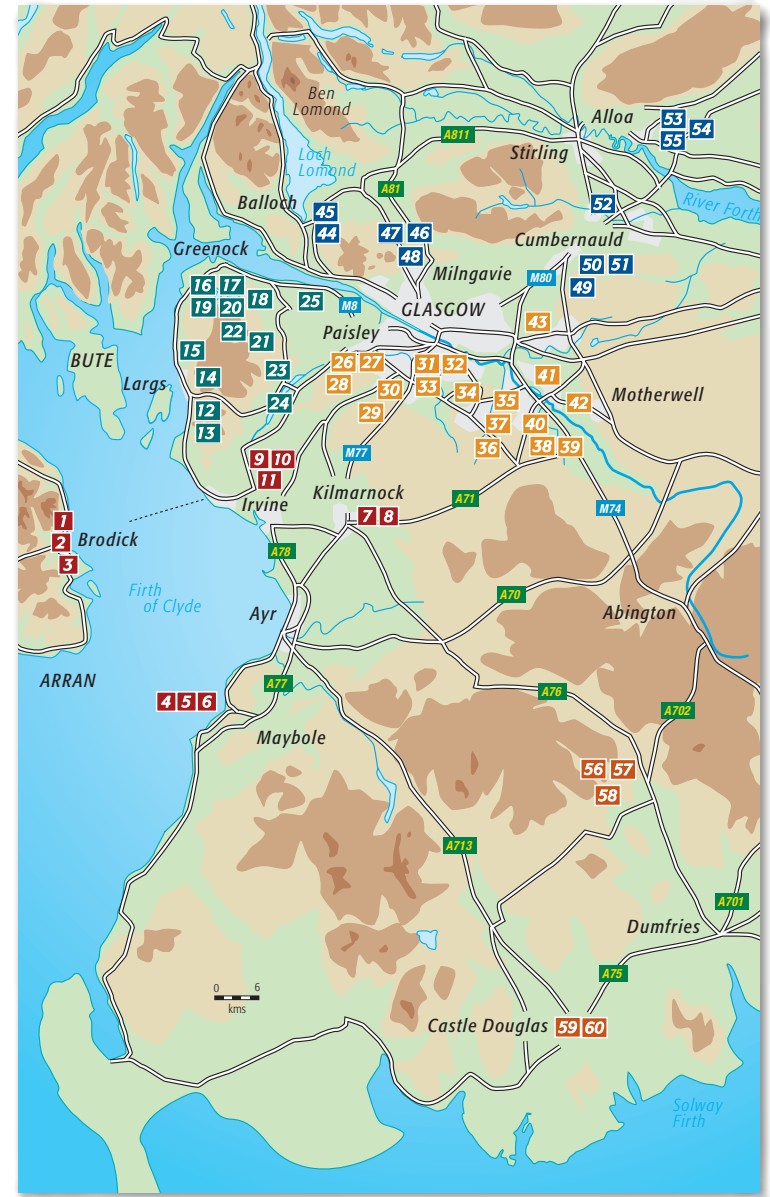

Dean Castle Country Park

7 Two Waters Walk	26
8 South to Dean Park	28

Eglington Castle Country Park

9 Around the Lochs	30
10 Cairnmount Hill	32
11 Ladyha' Park	34

Muirshiel & Inverclyde map 37

Kelburn Castle Country Estate

Muirshiel Country Park

21 Windy Hill	60
22 Muirshiel Barytes Mine	62

Castle Semple Country Park

23 Parkhill Wood	64
24 Kenmure Temple	66

Finlaystone Country Estate

25 Finlaystone Estate	68
-----------------------	----

*Beside the Lugton Water,
Eglington Castle Country Park*

Plean Country Park

52 Plean's Black Gold 136

Gartmorn Dam Country Park

53 Gartmorn Loch 138

54 Gartmorn Hill 142

55 Gartmorn to Hillend 144

Dumfries & Galloway map 147

42 Baron's Haugh 110

Drumpellier Country Park

43 Lochend & Monkland 112

Stirling & Dunbartonshire map 115

Balloch Castle Country Park

44 Fairy Glen & The Castle 118

45 Knockour & Whinny Hill 120

Mugdock Country Park